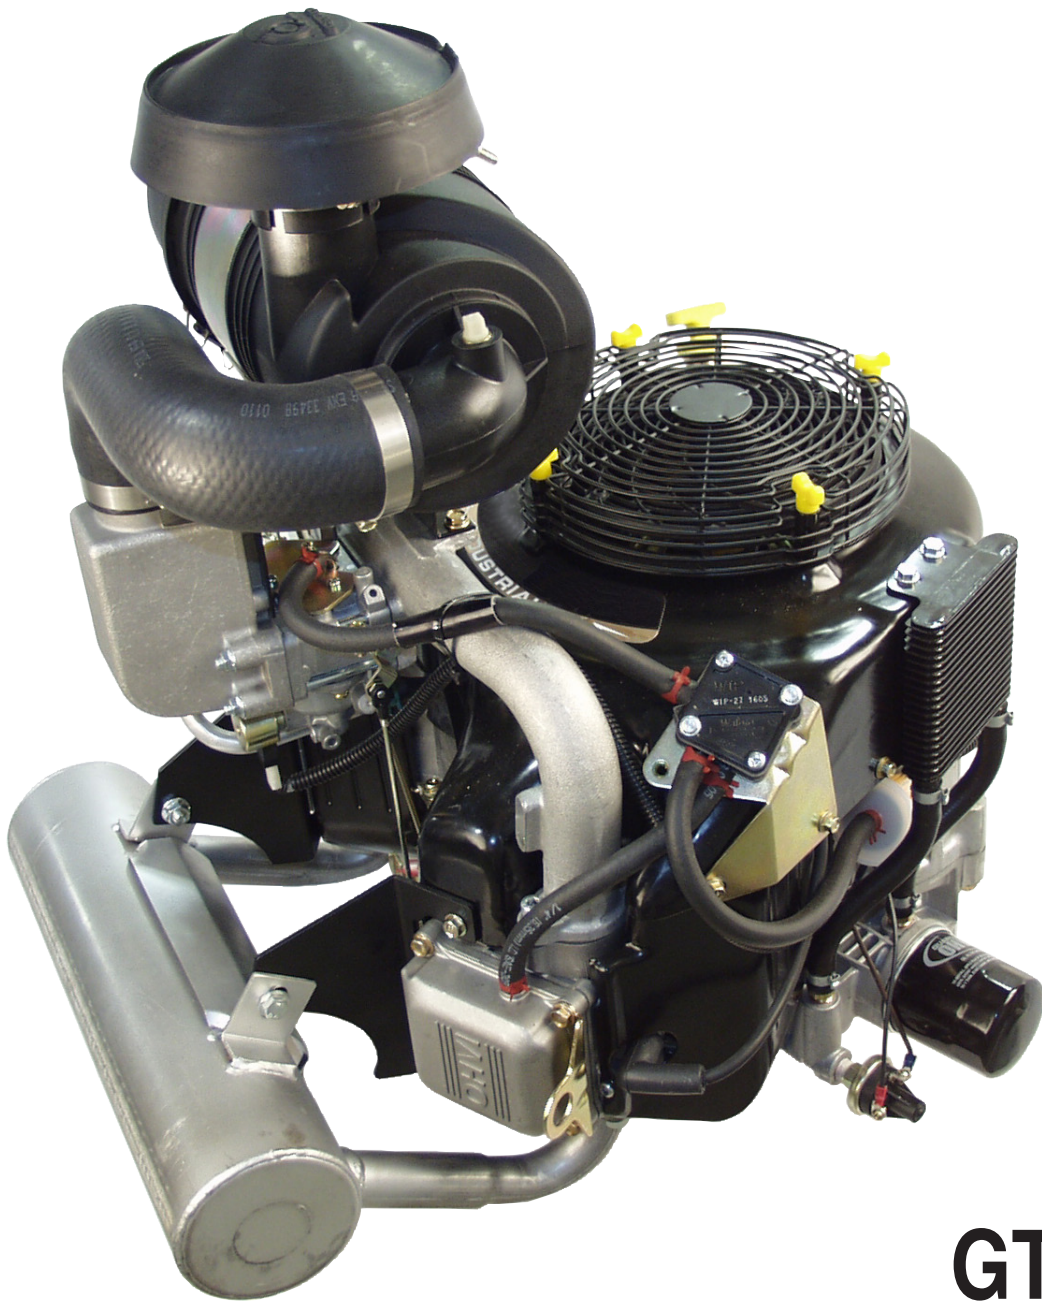

GENERAC[®]

POWER SYSTEMS, INC.

GTV990

Engine Parts Manual

Model: 005057-0

ITEM	PART NO.	QTY.	DESCRIPTION	ITEM	PART NO.	QTY.	DESCRIPTION
1	0C5730B	1	ASSY,CRANKCASE VS W/SLEEVE	38	0D4788	1	PLUG, DRAIN
2	0E9843	1	SEAL, 38 I.D. CRANKSHAFT	39	0C2993	1	SEAL, GOVERNOR SHAFT
3	090388	2	SCREW, HHTT M6-1.0 X 12 YC	40	0E9842	1	SEAL, 42 I.D. CRANKSHAFT
4	0C5372	1	ASSEMBLY, BREATHER	41	0C57320SRV	1	ASSEMBLY, SUMP WITH SLEEVE
5	0C3005	1	GASKET, BREATHER COVER	42	0C3006	9	SCREW, HHFC M10-1.5 X 55
6	0E3372A	1	SEPARATOR, OIL BREATHER GTV	43	080318	8	SCREW HHFC M6-1.0 X 25
7	0D8067A	1	ASSEMBLY, HEAD #1	44	0C2978	2	GASKET, HEAD
8	071983	4	RETAINER, PISTON PIN 20	45	0C8808	1	HOOK, LIFTING
9	0C2981C	1	ROCKER, COVER NO OIL FILL	46	0D7477A	1	ASSEMBLY, ROCKER COVER W/ BARB FOR PULSE
10	045761A	4	STUD M8-1.25/10MM X 30 G5 ZINC	47	0C2979	2	GASKET, VALVE COVER
11	0215330SRV	2	SET, PISTON RING 90MM	48	086515	4	KEEPER, VALVE SPRING (SET OF 2)
12	0E1466	2	PIN, PISTON 20 DIA X 48 L	49	0D2274	4	RETAINER, VALVE SPRING
13	0E2950	2	PISTON DISH TOP DIA 90	50	0D3867	4	SPRING, VALVE
14	0D4041	1	ASSEMBLY, CAMSHAFT & GEAR	51	078672	2	SEAL, VALVE STEM D7
15	0C2983	1	SHAFT, GOVERNOR	52	0C5371	4	WASHER, VALVE SPRING
16A	0C2985A	2	ROLLER BEARING, GOVERNOR PLATE	53	072694	4	STUD, ROCKER ARM PIVOT
16B	0C2985B	1	ROLLER BEARING, GOVERNOR	54	0D3998	4	NUT, HEX M8-1.0 G8 YEL CHR
17	0E2743	1	ASSEMBLY,GOVERNOR GEAR	55	0E3273	1	SCREEN C'CASE BREATHER GTV
18	0A7811	1	SPOOL, GOVERNOR MACHINED	56	0D5313	4	ROCKER ARM
19	0C2977	1	GASKET, CRANK CASE	57	0D6024	2	PLATE, PUSH ROD GUIDE
20	0C5943	1	SEAL, OIL PASSAGE	58	0C2976	12	SCREW HHFC M8-1.25 X 65
21	0D8067B	1	ASSEMBLY, HEAD #2	59	086516	2	VALVE, EXHAUST
22	0D9853D	4	PUSHROD, 147	60	0C2229	2	VALVE, INTAKE
23	021374	3	SCREW SHC M6-1.0 X 30 G8.8	61	083897	4	TAPPET, SOLID
24	0C2994	1	SCREEN, OIL PICKUP	*62	0D40150SRV	1	KIT, OIL RELIEF
25	0C2997	1	COVER, GEROTOR	*63	0D94190SRV	1	KIT, SUMP
26	0F0462	4	NUT W/TOOTH WSHR M8-1.25	*64	0E9422AESV	1	KIT, GASKET
27	0C3011	2	COVER, OIL RELIEF	*65	0E29500SRV	1	KIT, PISTON & RINGS
28	0C3009	2	SPRING, OIL RELIEF	*66	0E43550SRV	1	KIT, BREATHER ASSY GTV
29	0C3010	2	BALL, 1/2D OIL RELIEF	*67	0E27430SRV	1	KIT, GOVERNOR ASSEMBLY
30	093873	3	WASHER, LOCK RIB M6	*68	0D8675ASRV	1	KIT, HEAD ASSEMBLY CYLINDER 1
31	0C2996	1	GEROTOR, OUTER	*69	0D8675BSRV	1	KIT, HEAD ASSEMBLY CYLINDER 2
32	0C4138	2	GASKET, EXHAUST	70	0E4357J	1	ASSY C'SHAFT & GEAR 100MM
33	0D1667	1	ARM, GOVERNOR	71	0E3223	2	CONNECTING ROD
34	0C2991	2	E-RING, GOVERNOR ARM	73	0D6147	4	SCREW, HHFC M6-1.0 X 10mm
35	0C2988	1	THRUST WASHER, GOVERNOR				
36	0C2992	1	BUSHING, GOVERNOR LOWER				
37	0C2995	1	GEROTOR, INNER				